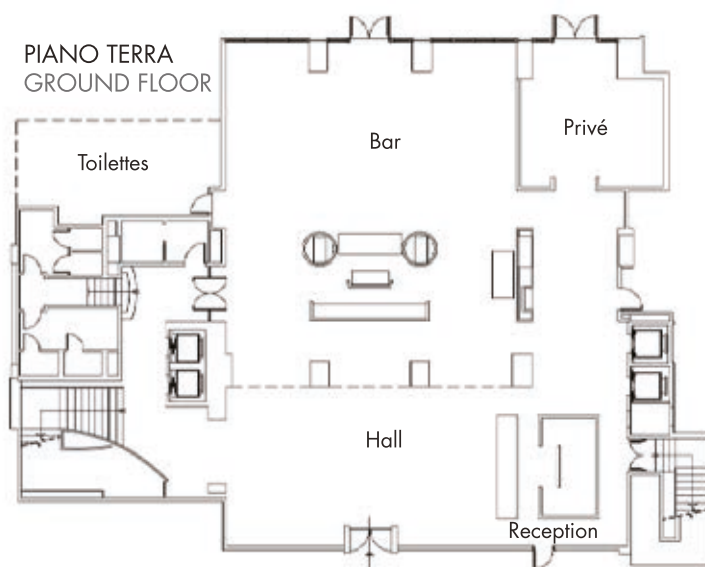

SECONDO PIANO  
SECOND FLOOR

SETTIMO PIANO  
SEVENTH FLOOR

**Attrezzature standard gratuite:**  
Free standard meeting equipment:

- Lavagna a fogli mobili
- Flip Chart
- Schermo
- Screen
- Blocco note e penna
- Stationary
- Hospitality desk
- Hospitality desk

PIANO TERRA  
GROUND FLOOR

Teatro	Scuola	Tavolo a U	Tavolo unico	Banchetti	Cocktail	Dimensioni	Altezza	m <sup>2</sup>	Porte	Luce
Theatre	Classroom	U shape	Board room	Banquets	Cocktail	Dimensions	Height	m <sup>2</sup>	Doors	Light